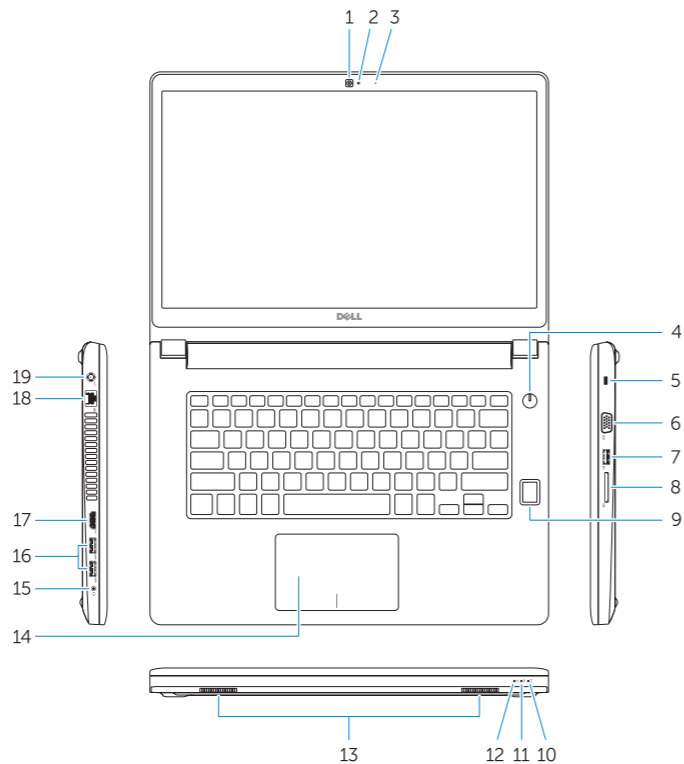

Dell.com/contactdell

Dell.com/regulatory_compliance

P63G

P63G001

Latitude 14-3470

Features

[Značajke](#) | [Jellemzők](#) | [Характеристики](#) | [Funkcije](#)

1. Camera
2. Camera-status light
3. Microphone
4. Power button (No LED indicator)
5. Security-cable slot
6. VGA connector
7. USB 2.0 connector
8. Memory card reader
9. Fingerprint reader (optional)
10. Battery-status light
11. Hard-drive activity light
12. Power-status light
13. Speakers
14. Touchpad
15. Headset connector
16. USB 3.0 connector (2)
17. HDMI connector
18. Network connector
19. Power connector
20. Battery
21. Battery release latch
22. Service-tag label